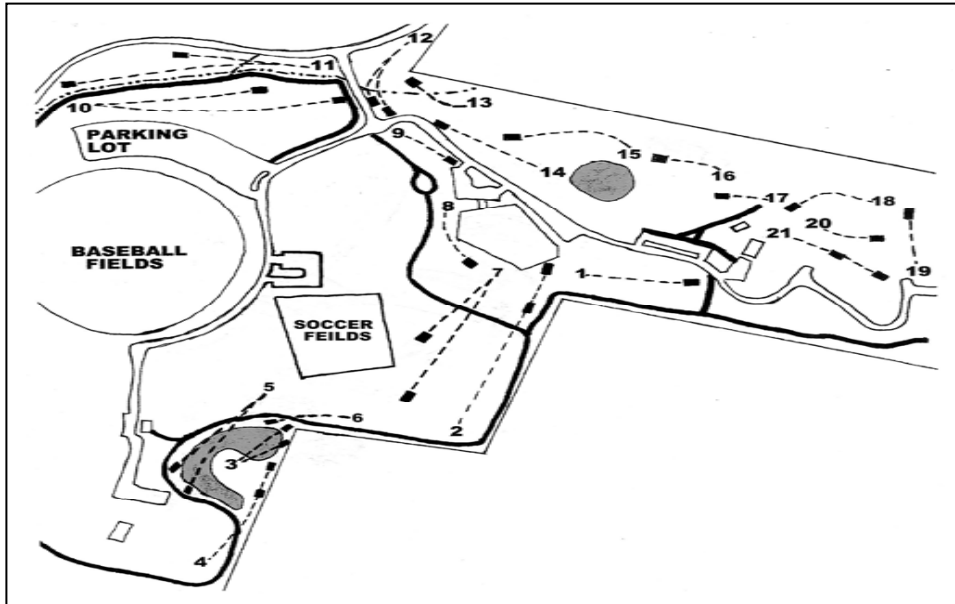

**TEMPLE LIONS PARK DISC GOLF COURSE**  
**OUT OF BOUNDS**

All fence lines designate the OB line.

Some fence lines may be marked with string which designates the OB line.

All paved roads, parking lots, and paved extensions thereof, are OB on or beyond.

All creeks and ponds are OB if completely surrounded by water.

Standing water puddles from rain are not OB.

All sidewalks are OB on.

Some sidewalks are OB beyond. (See below).

HOLES 1, 8, 9, 10, & 11 – On or beyond sidewalk is OB.

HOLES 2, 4, 5, 6, & 7 – Beyond sidewalk is safe, on sidewalk is OB.

HOLE 12 – MANDO: Disc must pass left of the sign post or OB. Drop zone is the short tee box.

HOLE 18 – MANDO: Disc must pass left of sign or OB. Drop zone is tee box.